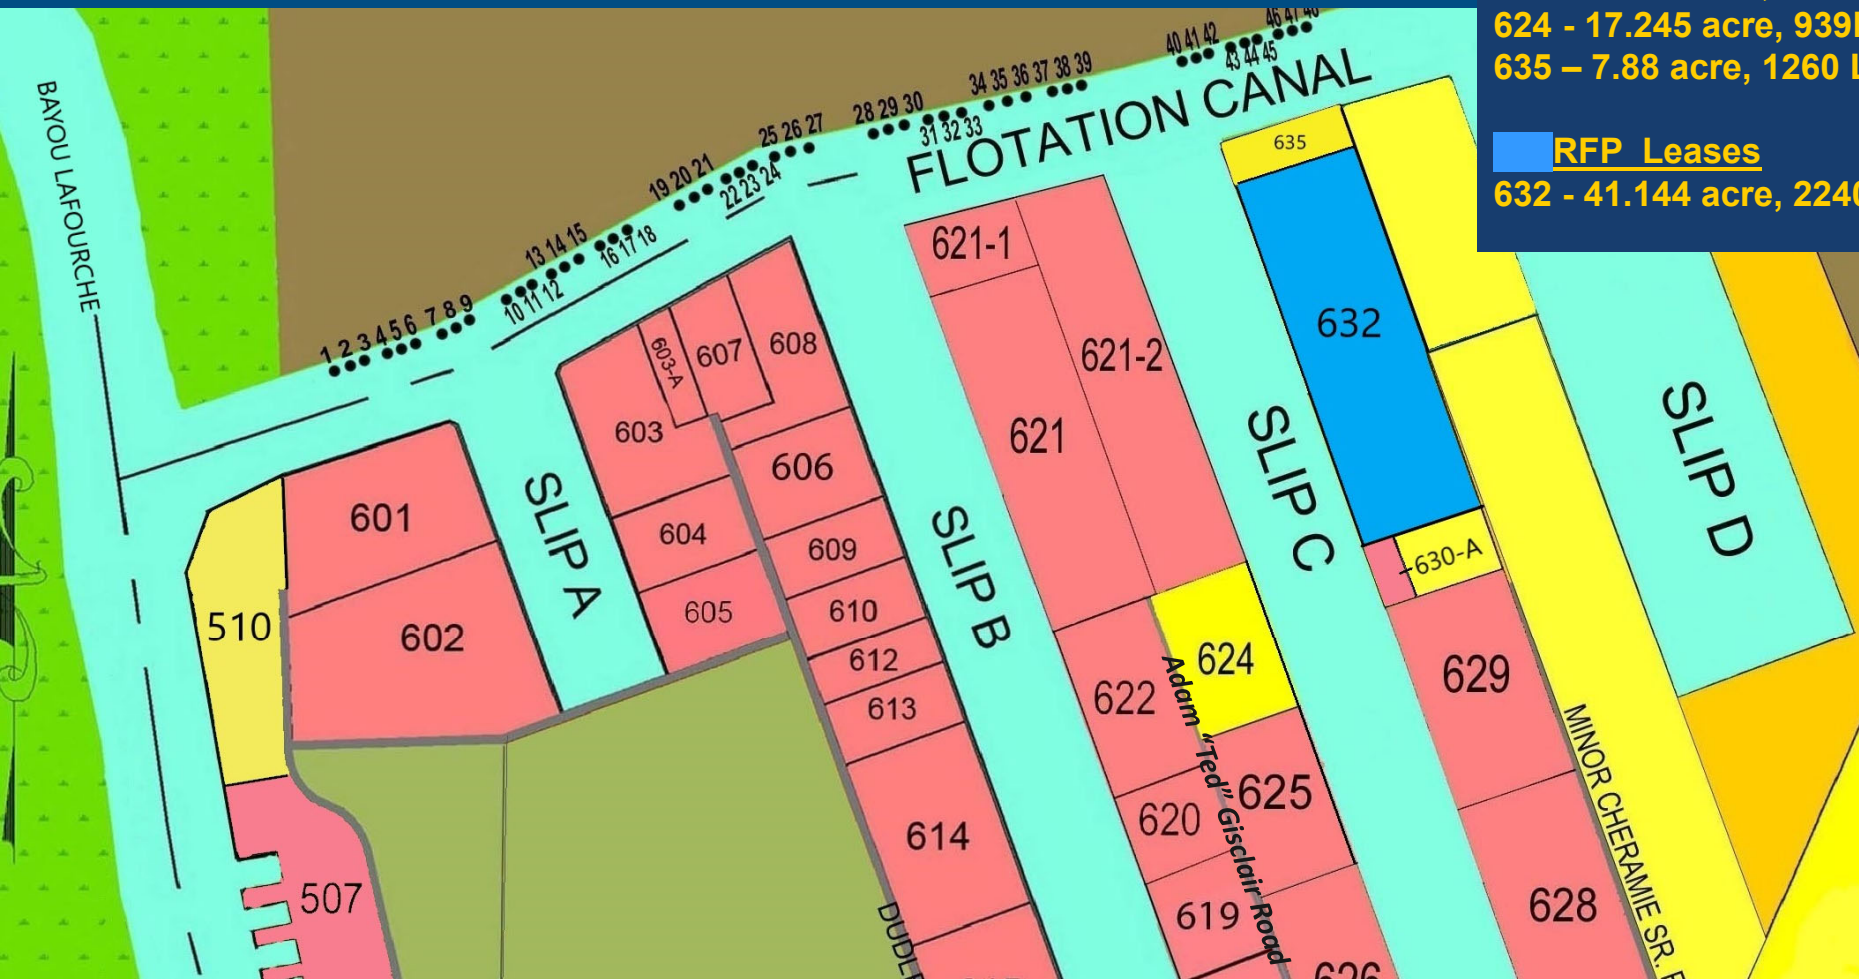

Waterfront Property

- Available Leases**
 - 510 – 20.81 acre, 2339 LF
 - 624 - 17.245 acre, 939LF
 - 635 – 7.88 acre, 1260 LF
- RFP Leases**
 - 632 - 41.144 acre, 2240 LF

Please call GLPC Administration Office (985) 632-6701 Davie Breux for detailed plat and pricing. 4/22/2024

Waterfront Property

Please call GLPC Administration Office (985) 632-6701 Davie Breaux for detailed plat and pricing.

4/22/2024