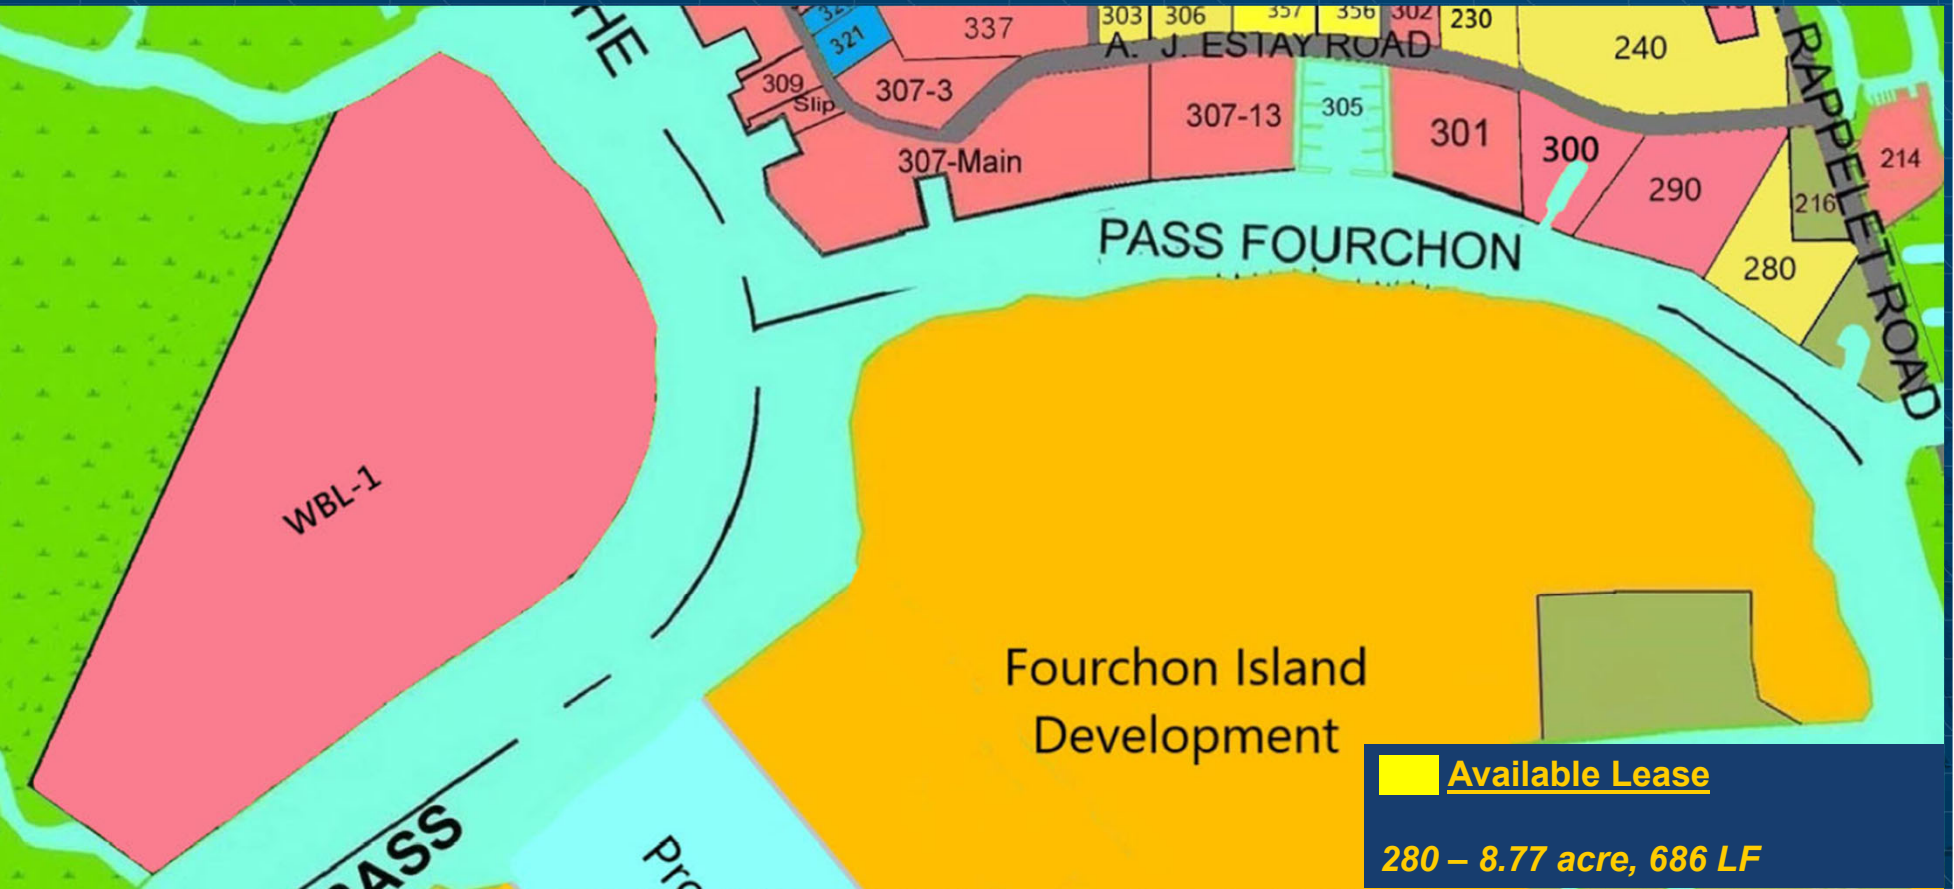

Waterfront Property

Please call GLPC Administration Office (985) 632-6701 Davie Breaux for detailed plat and pricing.

4/22/2024